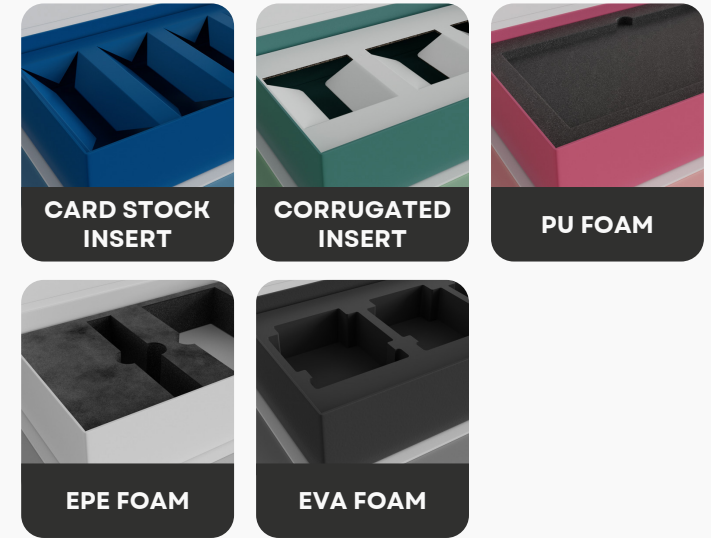

RIGID THICKNESS

800gsm 1000gsm 1200gsm

LAMINATION

FINISHES

INSERTS

COLORS

ORDER YOUR *Prototypes Now*

Our adept designers only need **2 days** to design your custom box and create a custom sample, which will be delivered to you in **10 to 15 days**.