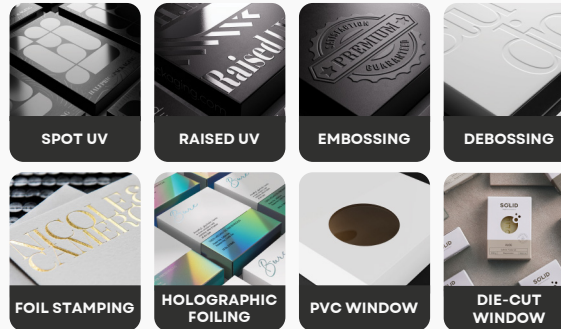

Premium MATERIAL & FINISHES

MATERIAL

CARD THICKNESS

14PT 16PT 18PT 20PT 24PT

CORRUGATED THICKNESS

F-FLUTE E-FLUTE C-FLUTE B-FLUTE A-FLUTE

RIGID THICKNESS

800gsm 1000gsm 1200gsm

LAMINATION

FINISHES

INSERTS

COLORS